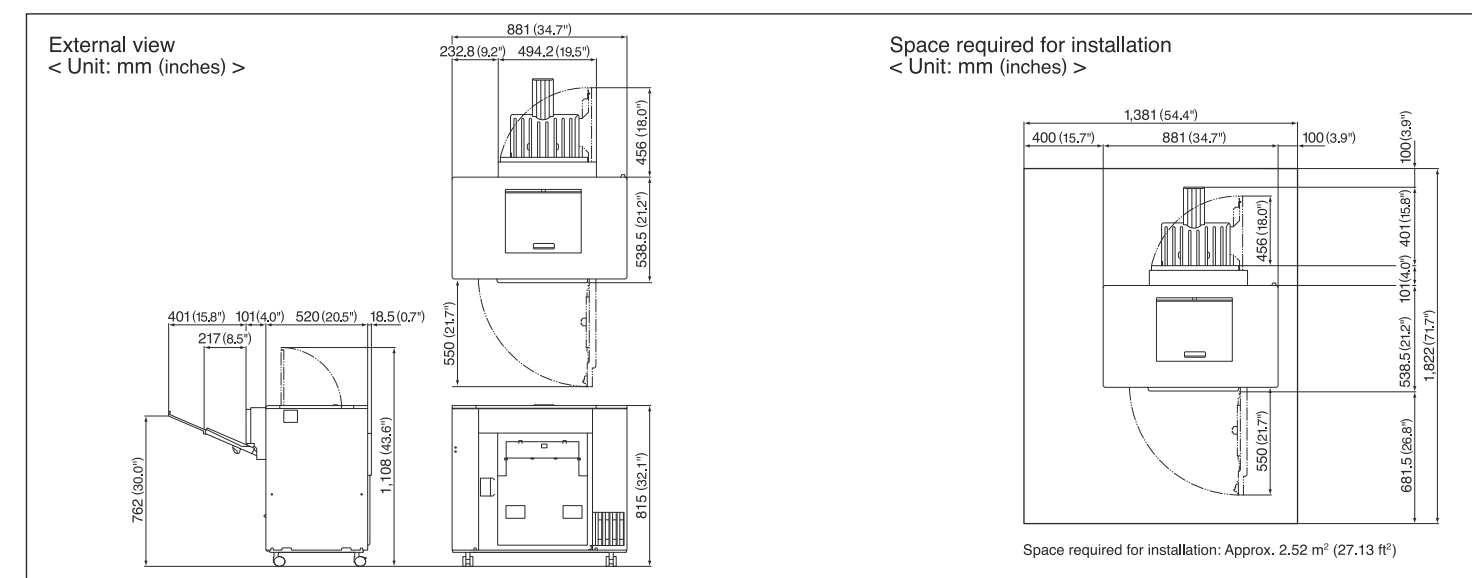

¹ Paper types are subject to change without notice.

Print capacity for roll paper (prints/hour)²		
Print size (Width x Advance length)	Print resolution: 720 dpi Prints/hour (Approx.)	Print resolution: 1,440 dpi Prints/hour (Approx.)
127 x 89 mm (5" x 3.5")	770	261
152 x 102 mm (6" x 4")	670	217
89 x 89 mm (3.5" x 3.5")	860	293
89 x 127 mm (3.5" x 5")	635	209
102 x 152 mm (4" x 6")	525	169
127 x 178 mm (5" x 7")	440	135
203 x 102 mm (8" x 4")	590	188
203 x 254 mm (8" x 10")	260	79
203 x 305 mm (8" x 12")	220	65
254 x 203 mm (10" x 8")	285	88
254 x 305 mm (10" x 12")	195	58
305 x 203 mm (12" x 8")	280	80
305 x 254 mm (12" x 10")	210	63
305 x 457 mm (12" x 18")	120	36
305 x 610 mm (12" x 24")	90	27
305 x 914 mm (12" x 36")	61	18
305 x 1,757.7 mm (12" x 69.2")	32	9