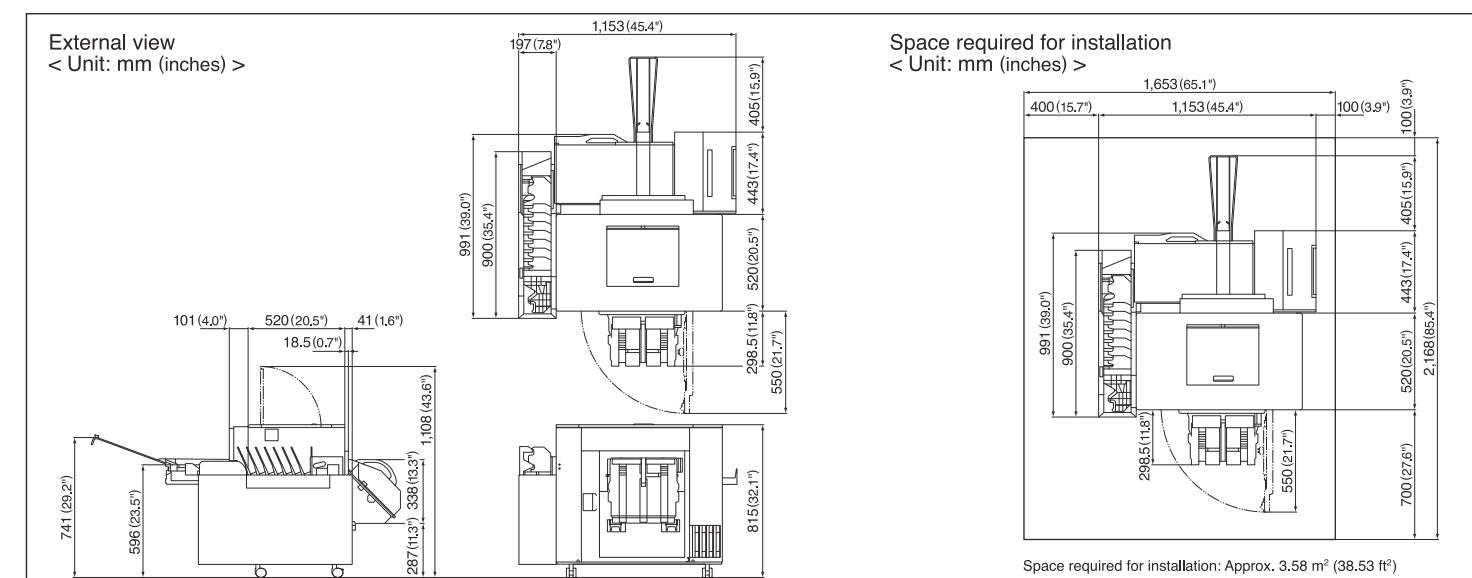

¹ Paper types are subject to change without notice.

Print capacity for roll paper (prints/hour)²		
Print size (Width x Advance length)	Print resolution: 720 dpi Prints/hour (Approx.)	Print resolution: 1,440 dpi Prints/hour (Approx.)
127 x 89 mm (5" x 3.5")	770	261
152 x 102 mm (6" x 4")	670	217
89 x 89 mm (3.5" x 3.5")	860	293
89 x 127 mm (3.5" x 5")	635	209
102 x 152 mm (4" x 6")	525	169
127 x 178 mm (5" x 7")	440	135
203 x 102 mm (8" x 4")	590	188
203 x 254 mm (8" x 10")	260	79
203 x 305 mm (8" x 12")	220	65
254 x 203 mm (10" x 8")	285	88
254 x 305 mm (10" x 12")	195	58
305 x 203 mm (12" x 8")	280	80
305 x 254 mm (12" x 10")	210	63
305 x 457 mm (12" x 18")	120	36
305 x 610 mm (12" x 24")	90	27
305 x 914 mm (12" x 36")	61	18
305 x 1,757.7 mm (12" x 69.2")	32	9