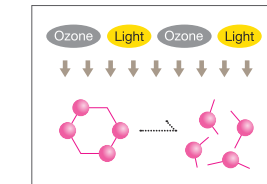

Molecular structure of conventional dye ink