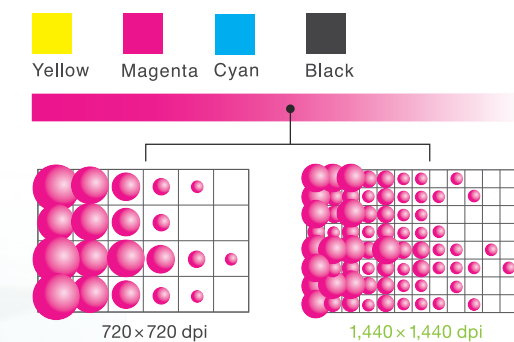

Enhanced quality

Using the technology Noritsu has developed over the years as a leader in silver halide printing, QSS Green IV delivers a level of quality that exceeds all expectations.

High quality & High resolution

Beautiful, sharp prints with multiple dot gradation dye ink system

QSS Green IV uses a high-grade dye ink system that accurately portrays fine details due to its multiple dot gradation technology. The high quality ink, combined with the excellent absorbing quality of the paper, enables QSS Green IV to produce outstanding print quality.