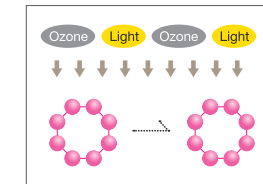

Molecular structure of QSS Green IV dye ink